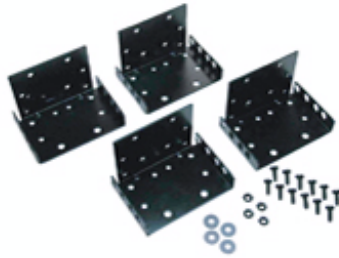

Tripp Lite
1111 West 35th Street
Chicago, IL 60609 USA
Telephone: +(773) 869 1234
E-mail: saleshelp@tripplite.com

Model #: 2POSTRMKITWM

Allows for 2 post mounting of Tripp Lite 2U-4U rackmount UPS systems and battery packs

Highlights

Allows for 2 post mounting of Tripp Lite 2U-4U rackmount UPS systems and battery packs

Enables wallmount installation with select Tripp Lite 2U rackmount UPS systems and battery packs

Description

Tripp Lite's 2POSTRMKITWM enables mounting of select SmartPro and SmartOnline 2U, 3U, and 4U UPS systems in 2 post rackmount applications. Allows wallmount installation of select SmartPro and SmartOnline 2U UPS systems.

Applications

Enables two post rackmount installation of Tripp Lite 2U, 3U, and 4U UPS systems and battery packs. Compatible with all rackmount Tripp Lite SmartPro, SmartOnline and battery packs that include the "2U", "3U", or "4U" designation in the model number (SMART1500RML2Ua, SU1500RTXL2U, BP48V60RT-3U, etc). See UPS specification page to verify wallmount compatibility with any specific UPS model.